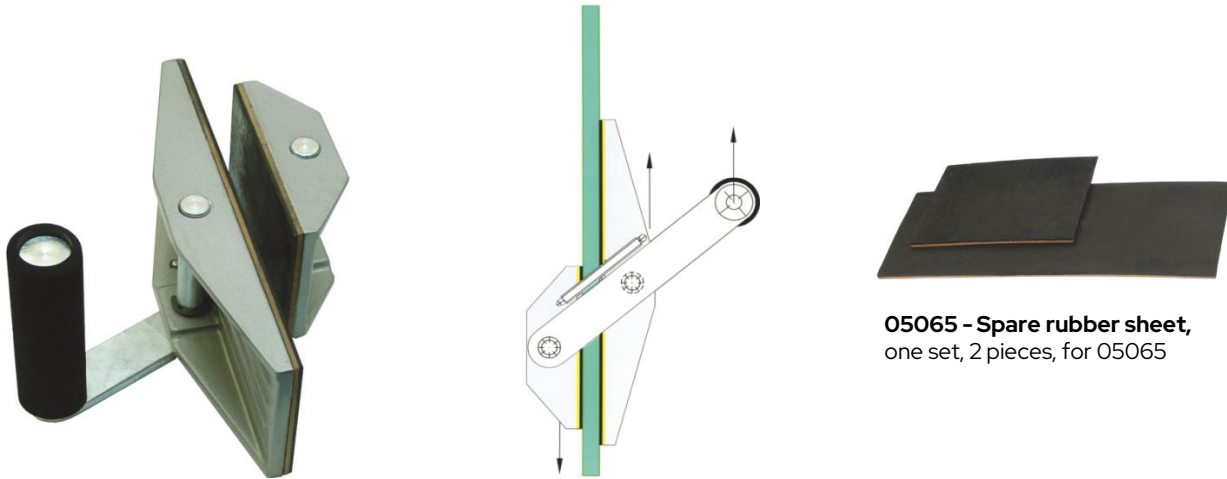

CRL Tragboy Single Handle Lifting Tong

05065 - Spare rubber sheet,
one set, 2 pieces, for 05065

05065- Support boy, Cast Aluminium and steel body, one handle, right or left hand operation, rubber lining, maximum opening width: 25 mm, lifting capacity: Approximately 70 kg.